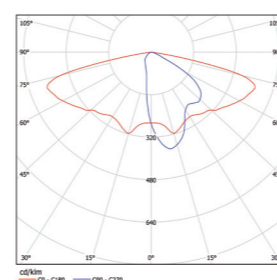

SVĚTELNÁ CHARAKTERISTIKA / DISTRIBUTION OF LUMINOUS INTENSITY / CARACTERÍSTICAS DE LA LUZ

2700K MADE IN THOME THOME LIGHTING

PreLED
2G BLC

THOME LIGHTING KATALOG

THOME LIGHTING KATALOG

PreLED
2G BLC