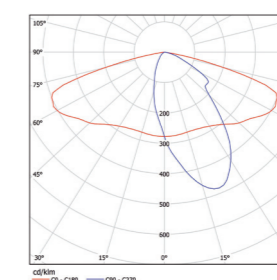

SVĚTELNÁ CHARAKTERISTIKA / DISTRIBUTION OF LUMINOUS INTENSITY / CARACTERÍSTICAS DE LA LUZ

2700K MADE IN THOME THOME LIGHTING

PreLED
2G BLC

THOME LIGHTING KATALOG

THOME LIGHTING KATALOG

PreLED
2G BLC