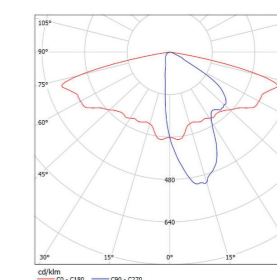

SVĚTELNÁ CHARAKTERISTIKA / DISTRIBUTION OF LUMINOUS INTENSITY / CARACTERÍSTICAS DE LA LUZ

2700K MADE IN THOME THOME LIGHTING

PreLED
2G BLC

THOME LIGHTING KATALOG

THOME LIGHTING KATALOG

PreLED
2G BLC