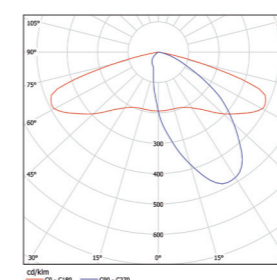

SVĚTELNÁ CHARAKTERISTIKA / DISTRIBUTION OF LUMINOUS INTENSITY / CARACTERÍSTICAS DE LA LUZ

2700K MADE IN THOME THOME LIGHTING

PreLED
2G BLC

THOME LIGHTING KATALOG

THOME LIGHTING KATALOG

PreLED
2G BLC